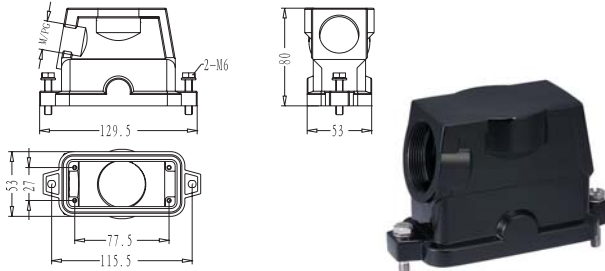

IP68

高防护等级外壳/ Hoods/Housings for harsh environmental requirements

上壳/Hood

螺纹 Thread	订货号/Order No.	
	无盖/Without cover	有盖/with cover
M25	HP16B-SEH-2S-M25	
PG21	HP16B-SEH-2S-PG21	
M32	HP16B-SEH-2S-M32	
PG29	HP16B-SEH-2S-PG29	
M40	HP16B-SEH-2S-M40