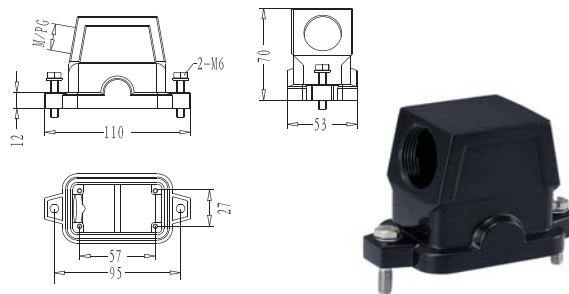

高防护等级外壳/ Hoods/Housings for harsh environmental requirements

上壳/Hood

螺纹 Thread	订货号/Order No.	
	无盖/Without cover	有盖/with cover
M20	HP6B-SEH-2S-M20	
PG16	HP6B-SEH-2S-PG16	
M25	HP6B-SEH-2S-M25	
PG21	HP6B-SEH-2S-PG21	
M32	HP6B-SEH-2S-M32	

上壳/Hood

螺纹 Thread	订货号/Order No.	
	无盖/Without cover	有盖/with cover
M20	HP10B-SEH-2S-M20	
PG16	HP10B-SEH-2S-PG16	
M25	HP10B-SEH-2S-M25	
PG21	HP10B-SEH-2S-PG21	
M32	HP10B-SEH-2S-M32	

下壳/Housing

螺纹 Thread	订货号/Order No.	
	无盖/Without cover	有盖/with cover
M20	HP6B-TEH-2S-M20	
PG16	HP6B-TEH-2S-PG16	
M25	HP6B-TEH-2S-M25	
PG21	HP6B-TEH-2S-PG21	
M32	HP6B-TEH-2S-M32	
PG29	HP6B-TEH-2S-PG29	