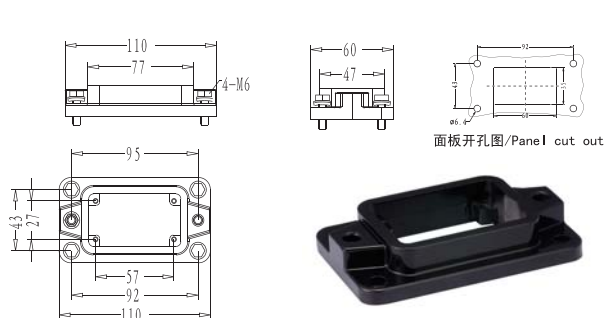

上壳/Hood

螺纹 Thread	订货号/Order No.	
	无盖/Without cover	有盖/with cover
M20	HP10B-SEH-2S-M20	
PG16	HP10B-SEH-2S-PG16	
M25	HP10B-SEH-2S-M25	
PG21	HP10B-SEH-2S-PG21	
M32	HP10B-SEH-2S-M32	

下壳/Housing

螺纹 Thread	订货号/Order No.	
	无盖/Without cover	有盖/with cover
M20	HP6B-TEH-2S-M20	
PG16	HP6B-TEH-2S-PG16	
M25	HP6B-TEH-2S-M25	
PG21	HP6B-TEH-2S-PG21	
M32	HP6B-TEH-2S-M32	
PG29	HP6B-TEH-2S-PG29	

下壳/Housing

螺纹 Thread	订货号/Order No.	
	无盖/Without cover	有盖/with cover
M20	HP10B-TEH-2S-M20	
PG16	HP10B-TEH-2S-PG16	
M25	HP10B-TEH-2S-M25	
PG21	HP10B-TEH-2S-PG21	
M32	HP10B-TEH-2S-M32	
PG29	HP10B-TEH-2S-PG29	

上壳/Hood

螺纹 Thread	订货号/Order No.	
	无盖/Without cover	有盖/with cover
---	HP6B-BK-2H	

上壳/Hood

螺纹 Thread	订货号/Order No.	
	无盖/Without cover	有盖/with cover
---	HP10B-BK-2H	