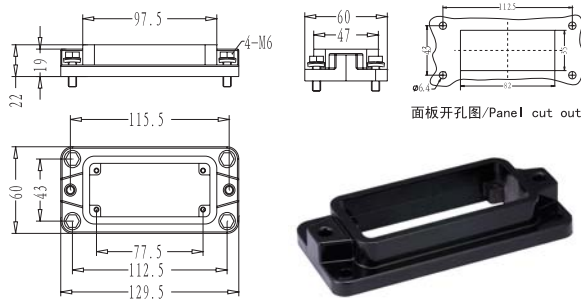

上壳/Hood

螺纹 Thread	订货号/Order No.	
	无盖/Without cover	有盖/with cover
---	HP16B-BK-2H