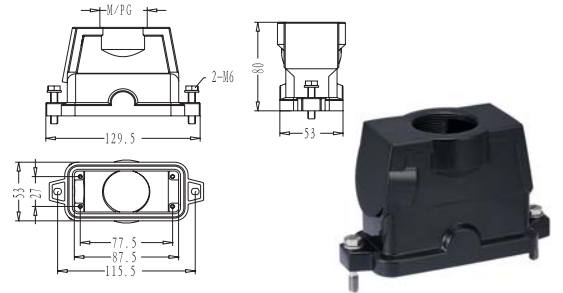

下壳/Housing

螺纹 Thread	订货号/Order No.	
	无盖/Without cover	有盖/with cover
M25	HP16B-TEH-2S-M25	
PG21	HP16B-TEH-2S-PG21	
M32	HP16B-TEH-2S-M32	
PG29	HP16B-TEH-2S-PG29	
M40	HP16B-TEH-2S-M40	
PG36	HP16B-TEH-2S-PG36	
M50	HP16B-TEH-2S-M50