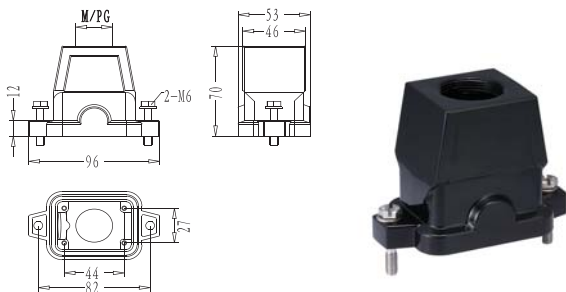

高防护等级外壳/ Hoods/Housings for harsh environmental requirements

上壳/Hood

螺纹 Thread	订货号/Order No.	
	无盖/Without cover	有盖/with cover
M20	HP6B-SEH-2S-M20	
PG16	HP6B-SEH-2S-PG16	
M25	HP6B-SEH-2S-M25	
PG21	HP6B-SEH-2S-PG21	
M32	HP6B-SEH-2S-M32	

上壳/Hood

螺纹 Thread	订货号/Order No.	
	无盖/Without cover	有盖/with cover
M20	HP10B-SEH-2S-M20	
PG16	HP10B-SEH-2S-PG16	
M25	HP10B-SEH-2S-M25	
PG21	HP10B-SEH-2S-PG21	
M32	HP10B-SEH-2S-M32	

下壳/Housing

螺纹 Thread	订货号/Order No.	
	无盖/Without cover	有盖/with cover
M20	HP6B-TEH-2S-M20	
PG16	HP6B-TEH-2S-PG16	
M25	HP6B-TEH-2S-M25	
PG21	HP6B-TEH-2S-PG21	
M32	HP6B-TEH-2S-M32	
PG29	HP6B-TEH-2S-PG29	

下壳/Housing

螺纹 Thread	订货号/Order No.	
	无盖/Without cover	有盖/with cover
M20	HP10B-TEH-2S-M20	
PG16	HP10B-TEH-2S-PG16	
M25	HP10B-TEH-2S-M25	
PG21	HP10B-TEH-2S-PG21	
M32	HP10B-TEH-2S-M32	
PG29	HP10B-TEH-2S-PG29	