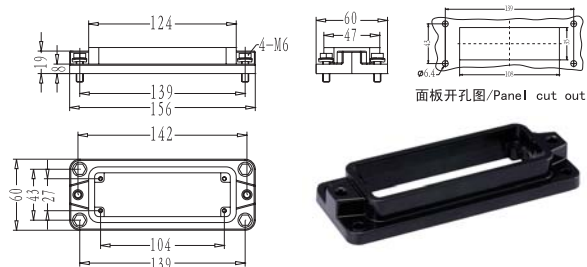

上壳/Hood

螺纹 Thread	订货号/Order No.	
	无盖/Without cover	有盖/with cover
---	HP24B-BK-2H