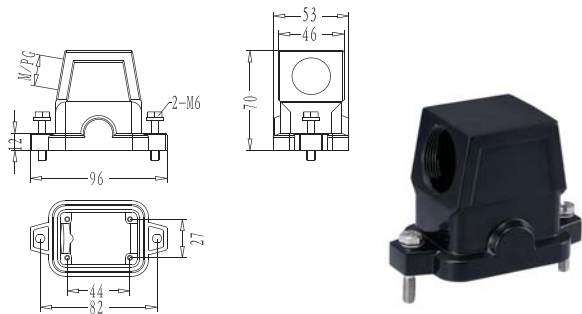

高防护等级外壳/ Hoods/Housings for harsh environmental requirements

上壳/Hood

螺纹 Thread	订货号/Order No.	
	无盖/Without cover	有盖/with cover
M20	HP6B-SEH-2S-M20	
PG16	HP6B-SEH-2S-PG16	
M25	HP6B-SEH-2S-M25	
PG21	HP6B-SEH-2S-PG21	
M32	HP6B-SEH-2S-M32	

上壳/Hood

螺纹 Thread	订货号/Order No.	
	无盖/Without cover	有盖/with cover
M20	HP10B-SEH-2S-M20	
PG16	HP10B-SEH-2S-PG16	
M25	HP10B-SEH-2S-M25	
PG21	HP10B-SEH-2S-PG21	
M32	HP10B-SEH-2S-M32	

下壳/Housing

螺纹 Thread	订货号/Order No.	
	无盖/Without cover	有盖/with cover
M20	HP6B-TEH-2S-M20	
PG16	HP6B-TEH-2S-PG16	
M25	HP6B-TEH-2S-M25	
PG21	HP6B-TEH-2S-PG21	
M32	HP6B-TEH-2S-M32	
PG29	HP6B-TEH-2S-PG29	

下壳/Housing

螺纹 Thread	订货号/Order No.	
	无盖/Without cover	有盖/with cover
M20	HP10B-TEH-2S-M20	
PG16	HP10B-TEH-2S-PG16	
M25	HP10B-TEH-2S-M25	
PG21	HP10B-TEH-2S-PG21	
M32	HP10B-TEH-2S-M32	
PG29	HP10B-TEH-2S-PG29	