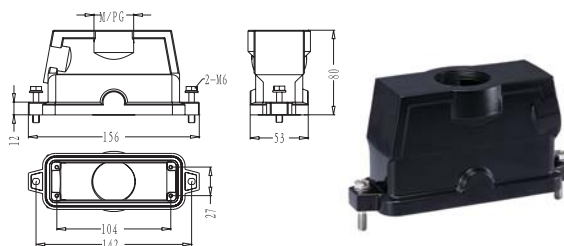

下壳/Housing

螺纹 Thread	订货号/Order No.	
	无盖/Without cover	有盖/with cover
M25	HP24B-TEH-2S-M25	
PG21	HP24B-TEH-2S-PG21	
M32	HP24B-TEH-2S-M32	
PG29	HP24B-TEH-2S-PG29	
M40	HP24B-TEH-2S-M40	
PG36	HP24B-TEH-2S-PG36	
M50	HP24B-TEH-2S-M50