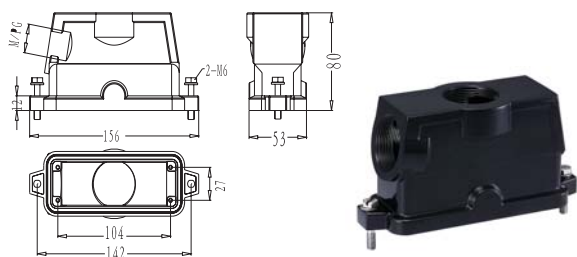

上壳/Hood

螺纹 Thread	订货号/Order No.	
	无盖/Without cover	有盖/with cover
---	HP16B-BK-2H	

高防护等级外壳/ Hoods/Housings for harsh environmental requirements

上壳/Hood

螺纹 Thread	订货号/Order No.	
	无盖/Without cover	有盖/with cover
M25	HP24B-SEH-2S-M25	
PG21	HP24B-SEH-2S-PG21	
M32	HP24B-SEH-2S-M32	
PG29	HP24B-SEH-2S-PG29	
M40	HP24B-SEH-2S-M40	